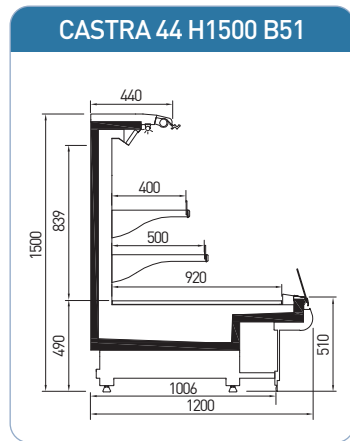

CASTRA 44 H1300 B41

CASTRA 44 H1400 B41

CASTRA 44 H1500 B41

CASTRA 44 H1600 B41

CASTRA 44 H1700 B41

<b>CASTRA</b>		Length (mm)			
		Temperature	1250	1875	2500
SL	M2 (-1/+7°C)	◆	◆	◆	◆
PE	M1 (-1/+5°C)	◆	◆	◆	◆
Side wall thickness (mm)		50			

CETUS	Length (mm)				
	Temperature	1250	1875	2500	3750
SL	M2 [-1 / +7°C]	◆	◆	◆	◆
PE	M1 [-1 / +5°C]	◆	◆	◆	◆
Side wall thickness (mm)		50			

► TEKSO teknik özellikler ve aksesuarları değiştirme hakkını saklı tutar.  
 ► TEKSO reserves the right to change any technical details or accessories without previous notice.

LEO ▶ NORMA ▶ INDUS

LEO	Length (mm)								
	937	1250	1875	2500	3750	OC90	IC90	OC45	IC45
AO	♦	♦	♦	♦	♦	♦	♦	♦	♦
D	♦	♦	♦	♦	♦	♦	♦	♦	♦
SS	♦	♦	♦	♦	♦	♦	♦	♦	♦
Side wall thickness (mm)	40								
Temperature	M1 [-1 / +5°C]; M2 [-1 / +7°C]								

NORMA	Length (mm)												
	937	1250	1875	2500	3750	OC45	IC45	OCC45	ICC45	OC90	IC90	OCC90	ICC90
AO	♦	♦	♦	♦	♦	♦	♦	♦	♦	♦	♦	♦	♦
D	♦	♦	♦	♦	♦	♦	♦	♦	♦	♦	♦	♦	♦
SS	♦	♦	♦	♦	♦	♦	♦	♦	♦	♦	♦	♦	♦
AO DC	♦	♦	♦	♦	♦	♦	♦	♦	♦	♦	♦	♦	♦
SS DC	♦	♦	♦	♦	♦	♦	♦	♦	♦	♦	♦	♦	♦
MK	♦	♦	♦	♦	♦	♦							
Side wall thickness (mm)	40												
Temperature	M1 [-1 / +5°C]; M2 [-1 / +7°C]												