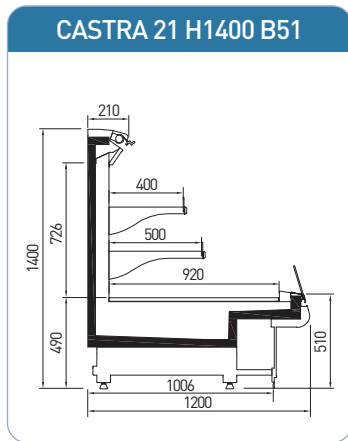

CASTRA 44 H1300 B41

CASTRA 44 H1400 B41

CASTRA 44 H1500 B41

CASTRA 44 H1600 B41

CASTRA 44 H1700 B41

<b>CASTRA</b>		Length (mm)			
		Temperature	1250	1875	2500
SL	M2 (-1/+7°C)	◆	◆	◆	◆
PE	M1 (-1/+5°C)	◆	◆	◆	◆
Side wall thickness (mm)		50			

CETUS	Length (mm)				
	Temperature	1250	1875	2500	3750
SL	M2 [-1 / +7°C]	◆	◆	◆	◆
PE	M1 [-1 / +5°C]	◆	◆	◆	◆
Side wall thickness (mm)		50			

► TEKSO teknik özellikler ve aksesuarları değiştirme hakkını saklı tutar.  
 ► TEKSO reserves the right to change any technical details or accessories without previous notice.

LEO ▶ NORMA ▶ INDUS

LEO	Length (mm)								
	937	1250	1875	2500	3750	OC90	IC90	OC45	IC45
AO	♦	♦	♦	♦	♦	♦	♦	♦	♦
D	♦	♦	♦	♦	♦	♦	♦	♦	♦
SS	♦	♦	♦	♦	♦	♦	♦	♦	♦
Side wall thickness (mm)	40								
Temperature	M1 [-1 / +5°C]; M2 [-1 / +7°C]								

NORMA	Length (mm)												
	937	1250	1875	2500	3750	OC45	IC45	OCC45	ICC45	OC90	IC90	OCC90	ICC90
AO	♦	♦	♦	♦	♦	♦	♦	♦	♦	♦	♦	♦	♦
D	♦	♦	♦	♦	♦	♦	♦	♦	♦	♦	♦	♦	♦
SS	♦	♦	♦	♦	♦	♦	♦	♦	♦	♦	♦	♦	♦
AO DC	♦	♦	♦	♦	♦	♦	♦	♦	♦	♦	♦	♦	♦
SS DC	♦	♦	♦	♦	♦	♦	♦	♦	♦	♦	♦	♦	♦
MK	♦	♦	♦	♦	♦	♦							
Side wall thickness (mm)	40												
Temperature	M1 [-1 / +5°C]; M2 [-1 / +7°C]												