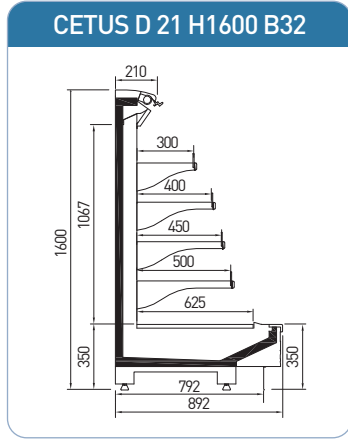

CASTRA 44 H1300 B41

CASTRA 44 H1400 B41

CASTRA 44 H1500 B41

CASTRA 44 H1600 B41

CASTRA 44 H1700 B41

<b>CASTRA</b>		Length (mm)			
		Temperature	1250	1875	2500
SL	M2 (-1/+7°C)	◆	◆	◆	◆
PE	M1 (-1/+5°C)	◆	◆	◆	◆
Side wall thickness (mm)		50			

CETUS	Length (mm)				
	Temperature	1250	1875	2500	3750
SL	M2 [-1 / +7°C]	◆	◆	◆	◆
PE	M1 [-1 / +5°C]	◆	◆	◆	◆
Side wall thickness (mm)		50			

► TEKSO teknik özellikler ve aksesuarları değiştirme hakkını saklı tutar.  
 ► TEKSO reserves the right to change any technical details or accessories without previous notice.

LEO ▶ NORMA ▶ INDUS

LEO	Length (mm)								
	937	1250	1875	2500	3750	OC90	IC90	OC45	IC45
AO	♦	♦	♦	♦	♦	♦	♦	♦	♦
D	♦	♦	♦	♦	♦	♦	♦	♦	♦
SS	♦	♦	♦	♦	♦	♦	♦	♦	♦
Side wall thickness (mm)	40								
Temperature	M1 [-1 / +5°C]; M2 [-1 / +7°C]								

NORMA	Length (mm)												
	937	1250	1875	2500	3750	OC45	IC45	OCC45	ICC45	OC90	IC90	OCC90	ICC90
AO	♦	♦	♦	♦	♦	♦	♦	♦	♦	♦	♦	♦	♦
D	♦	♦	♦	♦	♦	♦	♦	♦	♦	♦	♦	♦	♦
SS	♦	♦	♦	♦	♦	♦	♦	♦	♦	♦	♦	♦	♦
AO DC	♦	♦	♦	♦	♦	♦	♦	♦	♦	♦	♦	♦	♦
SS DC	♦	♦	♦	♦	♦	♦	♦	♦	♦	♦	♦	♦	♦
MK	♦	♦	♦	♦	♦	♦							
Side wall thickness (mm)	40												
Temperature	M1 [-1 / +5°C]; M2 [-1 / +7°C]												