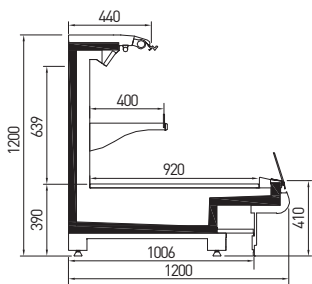

CASTRA 44 H1300 B41

CASTRA 44 H1400 B41

CASTRA 44 H1500 B41

CASTRA 44 H1600 B41

CASTRA 44 H1700 B41

<b>CASTRA</b>		Length (mm)			
		Temperature	1250	1875	2500
SL	M2 (-1/+7°C)	◆	◆	◆	◆
PE	M1 (-1/+5°C)	◆	◆	◆	◆
Side wall thickness (mm)		50			

LEO ▶ NORMA ▶ INDUS

LEO	Length (mm)								
	937	1250	1875	2500	3750	OC90	IC90	OC45	IC45
AO	♦	♦	♦	♦	♦	♦	♦	♦	♦
D	♦	♦	♦	♦	♦	♦	♦	♦	♦
SS	♦	♦	♦	♦	♦	♦	♦	♦	♦
Side wall thickness (mm)	40								
Temperature	M1 [-1 / +5°C]; M2 [-1 / +7°C]								