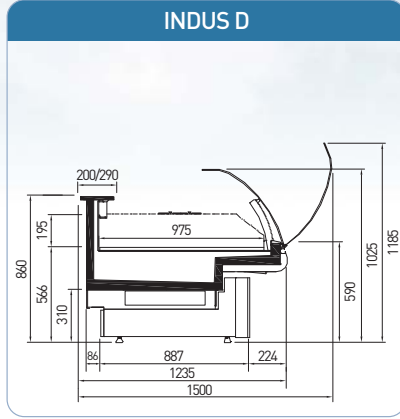

CETUS	Length (mm)				
	Temperature	1250	1875	2500	3750
SL	M2 [-1 / +7°C]	◆	◆	◆	◆
PE	M1 [-1 / +5°C]	◆	◆	◆	◆
Side wall thickness (mm)		50			

► TEKSO teknik özellikler ve aksesuarları değiştirme hakkını saklı tutar.  
 ► TEKSO reserves the right to change any technical details or accessories without previous notice.

LEO ▶ NORMA ▶ INDUS

LEO	Length (mm)								
	937	1250	1875	2500	3750	OC90	IC90	OC45	IC45
AO	♦	♦	♦	♦	♦	♦	♦	♦	♦
D	♦	♦	♦	♦	♦	♦	♦	♦	♦
SS	♦	♦	♦	♦	♦	♦	♦	♦	♦
Side wall thickness (mm)	40								
Temperature	M1 [-1 / +5°C]; M2 [-1 / +7°C]								

NORMA	Length (mm)												
	937	1250	1875	2500	3750	OC45	IC45	OCC45	ICC45	OC90	IC90	OCC90	ICC90
AO	♦	♦	♦	♦	♦	♦	♦	♦	♦	♦	♦	♦	♦
D	♦	♦	♦	♦	♦	♦	♦	♦	♦	♦	♦	♦	♦
SS	♦	♦	♦	♦	♦	♦	♦	♦	♦	♦	♦	♦	♦
AO DC	♦	♦	♦	♦	♦	♦	♦	♦	♦	♦	♦	♦	♦
SS DC	♦	♦	♦	♦	♦	♦	♦	♦	♦	♦	♦	♦	♦
MK	♦	♦	♦	♦	♦	♦							
Side wall thickness (mm)	40												
Temperature	M1 [-1 / +5°C]; M2 [-1 / +7°C]												