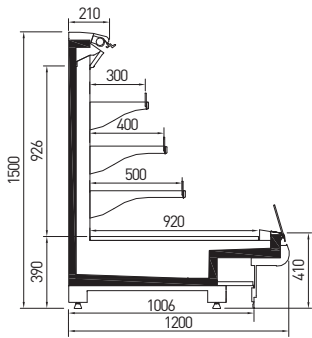

CASTRA 44 H1200 B41

CASTRA 21 H1500 B41