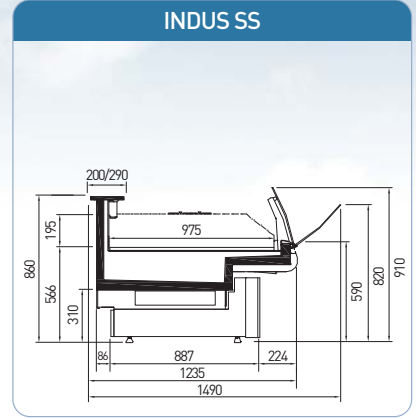

CETUS	Length (mm)				
	Temperature	1250	1875	2500	3750
SL	M2 [-1 / +7°C]	◆	◆	◆	◆
PE	M1 [-1 / +5°C]	◆	◆	◆	◆
Side wall thickness (mm)		50			

► TEKSO teknik özellikler ve aksesuarları değiştirme hakkını saklı tutar.  
 ► TEKSO reserves the right to change any technical details or accessories without previous notice.

LEO ▶ NORMA ▶ INDUS

LEO	Length (mm)								
	937	1250	1875	2500	3750	OC90	IC90	OC45	IC45
AO	♦	♦	♦	♦	♦	♦	♦	♦	♦
D	♦	♦	♦	♦	♦	♦	♦	♦	♦
SS	♦	♦	♦	♦	♦	♦	♦	♦	♦
Side wall thickness (mm)	40								
Temperature	M1 [-1 / +5°C]; M2 [-1 / +7°C]								

NORMA	Length (mm)												
	937	1250	1875	2500	3750	OC45	IC45	OCC45	ICC45	OC90	IC90	OCC90	ICC90
AO	♦	♦	♦	♦	♦	♦	♦	♦	♦	♦	♦	♦	♦
D	♦	♦	♦	♦	♦	♦	♦	♦	♦	♦	♦	♦	♦
SS	♦	♦	♦	♦	♦	♦	♦	♦	♦	♦	♦	♦	♦
AO DC	♦	♦	♦	♦	♦	♦	♦	♦	♦	♦	♦	♦	♦
SS DC	♦	♦	♦	♦	♦	♦	♦	♦	♦	♦	♦	♦	♦
MK	♦	♦	♦	♦	♦	♦							
Side wall thickness (mm)	40												
Temperature	M1 [-1 / +5°C]; M2 [-1 / +7°C]												