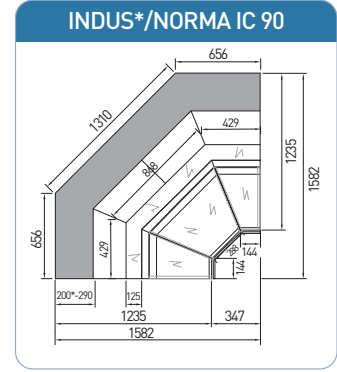

CETUS	Length (mm)				
	Temperature	1250	1875	2500	3750
SL	M2 [-1 / +7°C]	◆	◆	◆	◆
PE	M1 [-1 / +5°C]	◆	◆	◆	◆
Side wall thickness (mm)		50			

► TEKSO teknik özellikler ve aksesuarları değiştirme hakkını saklı tutar.  
 ► TEKSO reserves the right to change any technical details or accessories without previous notice.

LEO ▶ NORMA ▶ INDUS

LEO	Length (mm)								
	937	1250	1875	2500	3750	OC90	IC90	OC45	IC45
AO	♦	♦	♦	♦	♦	♦	♦	♦	♦
D	♦	♦	♦	♦	♦	♦	♦	♦	♦
SS	♦	♦	♦	♦	♦	♦	♦	♦	♦
Side wall thickness (mm)	40								
Temperature	M1 [-1 / +5°C]; M2 [-1 / +7°C]								

NORMA	Length (mm)												
	937	1250	1875	2500	3750	OC45	IC45	OCC45	ICC45	OC90	IC90	OCC90	ICC90
AO	♦	♦	♦	♦	♦	♦	♦	♦	♦	♦	♦	♦	♦
D	♦	♦	♦	♦	♦	♦	♦	♦	♦	♦	♦	♦	♦
SS	♦	♦	♦	♦	♦	♦	♦	♦	♦	♦	♦	♦	♦
AO DC	♦	♦	♦	♦	♦	♦	♦	♦	♦	♦	♦	♦	♦
SS DC	♦	♦	♦	♦	♦	♦	♦	♦	♦	♦	♦	♦	♦
MK	♦	♦	♦	♦	♦	♦							
Side wall thickness (mm)	40												
Temperature	M1 [-1 / +5°C]; M2 [-1 / +7°C]												