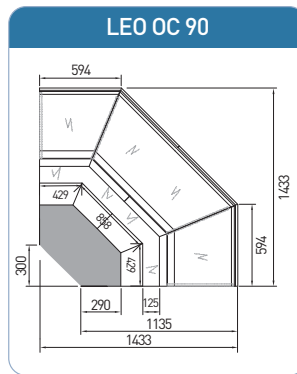

LEO	Length (mm)								
	937	1250	1875	2500	3750	OC90	IC90	OC45	IC45
AO	♦	♦	♦	♦	♦	♦	♦	♦	♦
D	♦	♦	♦	♦	♦	♦	♦	♦	♦
SS	♦	♦	♦	♦	♦	♦	♦	♦	♦
Side wall thickness (mm)	40								
Temperature	M1 [-1 / +5°C]; M2 [-1 / +7°C]								

NORMA	Length (mm)												
	937	1250	1875	2500	3750	OC45	IC45	OCC45	ICC45	OC90	IC90	OCC90	ICC90
AO	♦	♦	♦	♦	♦	♦	♦	♦	♦	♦	♦	♦	♦
D	♦	♦	♦	♦	♦	♦	♦	♦	♦	♦	♦	♦	♦
SS	♦	♦	♦	♦	♦	♦	♦	♦	♦	♦	♦	♦	♦
AO DC	♦	♦	♦	♦	♦	♦	♦	♦	♦	♦	♦	♦	♦
SS DC	♦	♦	♦	♦	♦	♦	♦	♦	♦	♦	♦	♦	♦
MK	♦	♦	♦	♦	♦	♦							
Side wall thickness (mm)	40												
Temperature	M1 [-1 / +5°C]; M2 [-1 / +7°C]