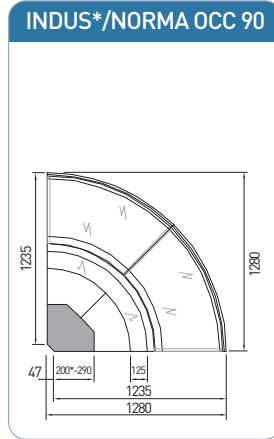

CETUS	Length (mm)				
	Temperature	1250	1875	2500	3750
SL	M2 [-1 / +7°C]	◆	◆	◆	◆
PE	M1 [-1 / +5°C]	◆	◆	◆	◆
Side wall thickness (mm)		50			

► TEKSO teknik özellikler ve aksesuarları değiştirme hakkını saklı tutar.  
 ► TEKSO reserves the right to change any technical details or accessories without previous notice.

LEO ▶ NORMA ▶ INDUS

LEO	Length (mm)								
	937	1250	1875	2500	3750	OC90	IC90	OC45	IC45
AO	♦	♦	♦	♦	♦	♦	♦	♦	♦
D	♦	♦	♦	♦	♦	♦	♦	♦	♦
SS	♦	♦	♦	♦	♦	♦	♦	♦	♦
Side wall thickness (mm)	40								
Temperature	M1 [-1 / +5°C]; M2 [-1 / +7°C]								

NORMA	Length (mm)												
	937	1250	1875	2500	3750	OC45	IC45	OCC45	ICC45	OC90	IC90	OCC90	ICC90
AO	♦	♦	♦	♦	♦	♦	♦	♦	♦	♦	♦	♦	♦
D	♦	♦	♦	♦	♦	♦	♦	♦	♦	♦	♦	♦	♦
SS	♦	♦	♦	♦	♦	♦	♦	♦	♦	♦	♦	♦	♦
AO DC	♦	♦	♦	♦	♦	♦	♦	♦	♦	♦	♦	♦	♦
SS DC	♦	♦	♦	♦	♦	♦	♦	♦	♦	♦	♦	♦	♦
MK	♦	♦	♦	♦	♦	♦							
Side wall thickness (mm)	40												
Temperature	M1 [-1 / +5°C]; M2 [-1 / +7°C]												

\* INDUS Modeli için geçerli ölçüdür.

INDUS	Length (mm)												
	937	1250	1875	2500	3750	OC45	IC45	OCC45	ICC45	OC90	IC90	OCC90	ICC90
A0	♦	♦	♦	♦	♦	♦	♦	♦	♦	♦	♦	♦	♦
D	♦	♦	♦	♦	♦	♦	♦	♦	♦	♦	♦	♦	♦
SS	♦	♦	♦	♦	♦	♦	♦	♦	♦	♦	♦	♦	♦
Side wall thickness (mm)	40												
Temperature	M1 [-1 / +5 °C]; M2 [-1 / +7 °C]												