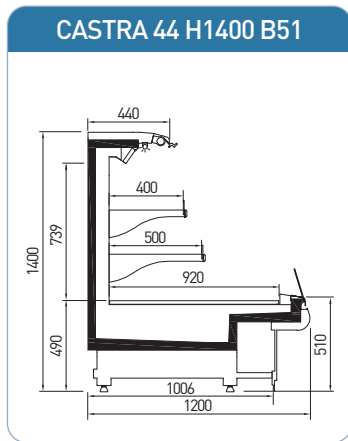

CASTRA 44 H1300 B41

CASTRA 44 H1400 B41

CASTRA 44 H1500 B41

CASTRA 44 H1600 B41

CASTRA 44 H1700 B41

<b>CASTRA</b>		Length (mm)			
		Temperature	1250	1875	2500
SL	M2 (-1/+7°C)	◆	◆	◆	◆
PE	M1 (-1/+5°C)	◆	◆	◆	◆
Side wall thickness (mm)		50			

CETUS	Length (mm)				
	Temperature	1250	1875	2500	3750
SL	M2 [-1 / +7°C]	◆	◆	◆	◆
PE	M1 [-1 / +5°C]	◆	◆	◆	◆
Side wall thickness (mm)		50			

► TEKSO teknik özellikler ve aksesuarları değiştirme hakkını saklı tutar.  
 ► TEKSO reserves the right to change any technical details or accessories without previous notice.

LEO ▶ NORMA ▶ INDUS

LEO	Length (mm)								
	937	1250	1875	2500	3750	OC90	IC90	OC45	IC45
AO	♦	♦	♦	♦	♦	♦	♦	♦	♦
D	♦	♦	♦	♦	♦	♦	♦	♦	♦
SS	♦	♦	♦	♦	♦	♦	♦	♦	♦
Side wall thickness (mm)	40								
Temperature	M1 [-1 / +5°C]; M2 [-1 / +7°C]								

NORMA	Length (mm)												
	937	1250	1875	2500	3750	OC45	IC45	OCC45	ICC45	OC90	IC90	OCC90	ICC90
AO	♦	♦	♦	♦	♦	♦	♦	♦	♦	♦	♦	♦	♦
D	♦	♦	♦	♦	♦	♦	♦	♦	♦	♦	♦	♦	♦
SS	♦	♦	♦	♦	♦	♦	♦	♦	♦	♦	♦	♦	♦
AO DC	♦	♦	♦	♦	♦	♦	♦	♦	♦	♦	♦	♦	♦
SS DC	♦	♦	♦	♦	♦	♦	♦	♦	♦	♦	♦	♦	♦
MK	♦	♦	♦	♦	♦	♦							
Side wall thickness (mm)	40												
Temperature	M1 [-1 / +5°C]; M2 [-1 / +7°C]												