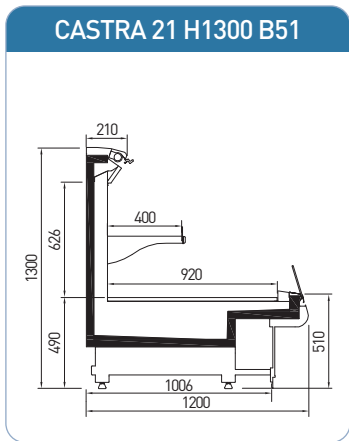

CASTRA 44 H1300 B41

CASTRA 44 H1400 B41

CASTRA 44 H1500 B41

CASTRA 44 H1600 B41

CASTRA 44 H1700 B41

<b>CASTRA</b>		Length (mm)			
		Temperature	1250	1875	2500
SL	M2 (-1/+7°C)	◆	◆	◆	◆
PE	M1 (-1/+5°C)	◆	◆	◆	◆
Side wall thickness (mm)		50			

CETUS	Length (mm)				
	Temperature	1250	1875	2500	3750
SL	M2 [-1 / +7°C]	◆	◆	◆	◆
PE	M1 [-1 / +5°C]	◆	◆	◆	◆
Side wall thickness (mm)		50			

► TEKSO teknik özellikler ve aksesuarları değiştirme hakkını saklı tutar.  
 ► TEKSO reserves the right to change any technical details or accessories without previous notice.

LEO ▶ NORMA ▶ INDUS

LEO	Length (mm)								
	937	1250	1875	2500	3750	OC90	IC90	OC45	IC45
AO	♦	♦	♦	♦	♦	♦	♦	♦	♦
D	♦	♦	♦	♦	♦	♦	♦	♦	♦
SS	♦	♦	♦	♦	♦	♦	♦	♦	♦
Side wall thickness (mm)	40								
Temperature	M1 [-1 / +5°C]; M2 [-1 / +7°C]								

NORMA	Length (mm)												
	937	1250	1875	2500	3750	OC45	IC45	OCC45	ICC45	OC90	IC90	OCC90	ICC90
AO	♦	♦	♦	♦	♦	♦	♦	♦	♦	♦	♦	♦	♦
D	♦	♦	♦	♦	♦	♦	♦	♦	♦	♦	♦	♦	♦
SS	♦	♦	♦	♦	♦	♦	♦	♦	♦	♦	♦	♦	♦
AO DC	♦	♦	♦	♦	♦	♦	♦	♦	♦	♦	♦	♦	♦
SS DC	♦	♦	♦	♦	♦	♦	♦	♦	♦	♦	♦	♦	♦
MK	♦	♦	♦	♦	♦	♦							
Side wall thickness (mm)	40												
Temperature	M1 [-1 / +5°C]; M2 [-1 / +7°C]												