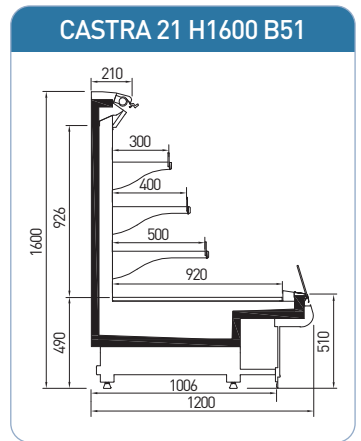

CASTRA 44 H1300 B41

CASTRA 44 H1400 B41

CASTRA 44 H1500 B41

CASTRA 44 H1600 B41

CASTRA 44 H1700 B41

<b>CASTRA</b>		Length (mm)			
		Temperature	1250	1875	2500
SL	M2 (-1/+7°C)	◆	◆	◆	◆
PE	M1 (-1/+5°C)	◆	◆	◆	◆
Side wall thickness (mm)		50			

CETUS	Length (mm)				
	Temperature	1250	1875	2500	3750
SL	M2 [-1 / +7°C]	◆	◆	◆	◆
PE	M1 [-1 / +5°C]	◆	◆	◆	◆
Side wall thickness (mm)		50			

► TEKSO teknik özellikler ve aksesuarları değiştirme hakkını saklı tutar.  
 ► TEKSO reserves the right to change any technical details or accessories without previous notice.

LEO ▶ NORMA ▶ INDUS

LEO	Length (mm)								
	937	1250	1875	2500	3750	OC90	IC90	OC45	IC45
AO	♦	♦	♦	♦	♦	♦	♦	♦	♦
D	♦	♦	♦	♦	♦	♦	♦	♦	♦
SS	♦	♦	♦	♦	♦	♦	♦	♦	♦
Side wall thickness (mm)	40								
Temperature	M1 [-1 / +5°C]; M2 [-1 / +7°C]								

NORMA	Length (mm)												
	937	1250	1875	2500	3750	OC45	IC45	OCC45	ICC45	OC90	IC90	OCC90	ICC90
AO	♦	♦	♦	♦	♦	♦	♦	♦	♦	♦	♦	♦	♦
D	♦	♦	♦	♦	♦	♦	♦	♦	♦	♦	♦	♦	♦
SS	♦	♦	♦	♦	♦	♦	♦	♦	♦	♦	♦	♦	♦
AO DC	♦	♦	♦	♦	♦	♦	♦	♦	♦	♦	♦	♦	♦
SS DC	♦	♦	♦	♦	♦	♦	♦	♦	♦	♦	♦	♦	♦
MK	♦	♦	♦	♦	♦	♦							
Side wall thickness (mm)	40												
Temperature	M1 [-1 / +5°C]; M2 [-1 / +7°C]												