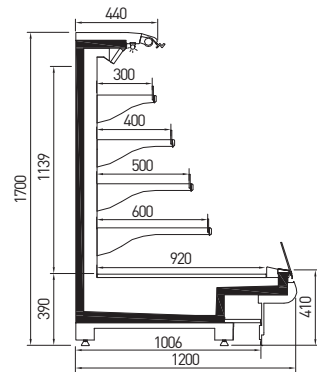

CASTRA 44 H1300 B41

CASTRA 44 H1400 B41

CASTRA 44 H1500 B41

CASTRA 44 H1600 B41

CASTRA 44 H1700 B41

<b>CASTRA</b>		Length (mm)			
		Temperature	1250	1875	2500
SL	M2 (-1/+7°C)	◆	◆	◆	◆
PE	M1 (-1/+5°C)	◆	◆	◆	◆
Side wall thickness (mm)		50			

CETUS	Length (mm)				
	Temperature	1250	1875	2500	3750
SL	M2 [-1 / +7°C]	◆	◆	◆	◆
PE	M1 [-1 / +5°C]	◆	◆	◆	◆
Side wall thickness (mm)		50			

► TEKSO teknik özellikler ve aksesuarları değiştirme hakkını saklı tutar.  
 ► TEKSO reserves the right to change any technical details or accessories without previous notice.

LEO ▶ NORMA ▶ INDUS

LEO	Length (mm)								
	937	1250	1875	2500	3750	OC90	IC90	OC45	IC45
AO	♦	♦	♦	♦	♦	♦	♦	♦	♦
D	♦	♦	♦	♦	♦	♦	♦	♦	♦
SS	♦	♦	♦	♦	♦	♦	♦	♦	♦
Side wall thickness (mm)	40								
Temperature	M1 [-1 / +5°C]; M2 [-1 / +7°C]								

NORMA	Length (mm)												
	937	1250	1875	2500	3750	OC45	IC45	OCC45	ICC45	OC90	IC90	OCC90	ICC90
AO	♦	♦	♦	♦	♦	♦	♦	♦	♦	♦	♦	♦	♦
D	♦	♦	♦	♦	♦	♦	♦	♦	♦	♦	♦	♦	♦
SS	♦	♦	♦	♦	♦	♦	♦	♦	♦	♦	♦	♦	♦
AO DC	♦	♦	♦	♦	♦	♦	♦	♦	♦	♦	♦	♦	♦
SS DC	♦	♦	♦	♦	♦	♦	♦	♦	♦	♦	♦	♦	♦
MK	♦	♦	♦	♦	♦	♦							
Side wall thickness (mm)	40												
Temperature	M1 [-1 / +5°C]; M2 [-1 / +7°C]												