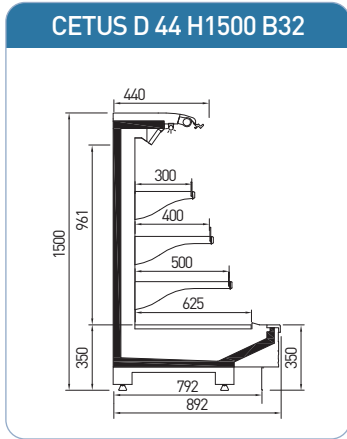

CASTRA 44 H1300 B41

CASTRA 44 H1400 B41

CASTRA 44 H1500 B41

CASTRA 44 H1600 B41

CASTRA 44 H1700 B41

<b>CASTRA</b>		Length (mm)			
		Temperature	1250	1875	2500
SL	M2 (-1/+7°C)	◆	◆	◆	◆
PE	M1 (-1/+5°C)	◆	◆	◆	◆
Side wall thickness (mm)		50			

CETUS	Length (mm)				
	Temperature	1250	1875	2500	3750
SL	M2 [-1 / +7°C]	◆	◆	◆	◆
PE	M1 [-1 / +5°C]	◆	◆	◆	◆
Side wall thickness (mm)		50			

► TEKSO teknik özellikler ve aksesuarları değiştirme hakkını saklı tutar.  
 ► TEKSO reserves the right to change any technical details or accessories without previous notice.

LEO ▶ NORMA ▶ INDUS

LEO	Length (mm)								
	937	1250	1875	2500	3750	OC90	IC90	OC45	IC45
AO	♦	♦	♦	♦	♦	♦	♦	♦	♦
D	♦	♦	♦	♦	♦	♦	♦	♦	♦
SS	♦	♦	♦	♦	♦	♦	♦	♦	♦
Side wall thickness (mm)	40								
Temperature	M1 [-1 / +5°C]; M2 [-1 / +7°C]								

NORMA	Length (mm)												
	937	1250	1875	2500	3750	OC45	IC45	OCC45	ICC45	OC90	IC90	OCC90	ICC90
AO	♦	♦	♦	♦	♦	♦	♦	♦	♦	♦	♦	♦	♦
D	♦	♦	♦	♦	♦	♦	♦	♦	♦	♦	♦	♦	♦
SS	♦	♦	♦	♦	♦	♦	♦	♦	♦	♦	♦	♦	♦
AO DC	♦	♦	♦	♦	♦	♦	♦	♦	♦	♦	♦	♦	♦
SS DC	♦	♦	♦	♦	♦	♦	♦	♦	♦	♦	♦	♦	♦
MK	♦	♦	♦	♦	♦	♦							
Side wall thickness (mm)	40												
Temperature	M1 [-1 / +5°C]; M2 [-1 / +7°C]												