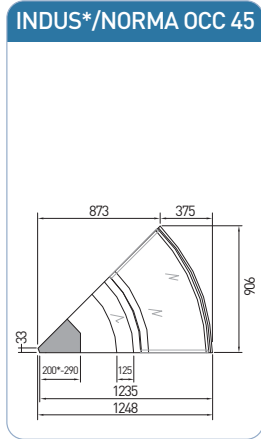

CETUS	Length (mm)				
	Temperature	1250	1875	2500	3750
SL	M2 [-1 / +7°C]	◆	◆	◆	◆
PE	M1 [-1 / +5°C]	◆	◆	◆	◆
Side wall thickness (mm)		50			

► TEKSO teknik özellikler ve aksesuarları değiştirme hakkını saklı tutar.  
 ► TEKSO reserves the right to change any technical details or accessories without previous notice.

LEO ▶ NORMA ▶ INDUS

LEO	Length (mm)								
	937	1250	1875	2500	3750	OC90	IC90	OC45	IC45
AO	♦	♦	♦	♦	♦	♦	♦	♦	♦
D	♦	♦	♦	♦	♦	♦	♦	♦	♦
SS	♦	♦	♦	♦	♦	♦	♦	♦	♦
Side wall thickness (mm)	40								
Temperature	M1 [-1 / +5°C]; M2 [-1 / +7°C]								

NORMA	Length (mm)												
	937	1250	1875	2500	3750	OC45	IC45	OCC45	ICC45	OC90	IC90	OCC90	ICC90
AO	♦	♦	♦	♦	♦	♦	♦	♦	♦	♦	♦	♦	♦
D	♦	♦	♦	♦	♦	♦	♦	♦	♦	♦	♦	♦	♦
SS	♦	♦	♦	♦	♦	♦	♦	♦	♦	♦	♦	♦	♦
AO DC	♦	♦	♦	♦	♦	♦	♦	♦	♦	♦	♦	♦	♦
SS DC	♦	♦	♦	♦	♦	♦	♦	♦	♦	♦	♦	♦	♦
MK	♦	♦	♦	♦	♦	♦							
Side wall thickness (mm)	40												
Temperature	M1 [-1 / +5°C]; M2 [-1 / +7°C]												