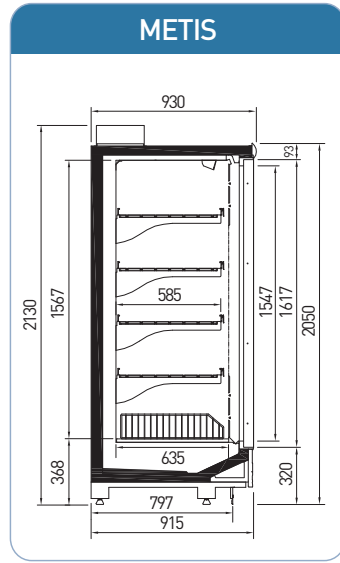

MENSA

Doors	2D	3D	4D	5D
Length (mm)	1560	2340	3120	3900
Side wall thickness (mm)	50			
Temperature	L1 (-15 / -18°C); L2 (-12 / -18°C)			

METIS

Doors	2D	3D	4D	5D
Length (mm)	1560	2340	3120	3900
Side wall thickness (mm)	50			
Temperature	L1 (-15 / -18°C); L2 (-12 / -18°C)			

- TEKSO teknik özellikler ve aksesuarları değiştirme hakkını saklı tutar.
- TEKSO reserves the right to change any technical details or accessories without previous notice.