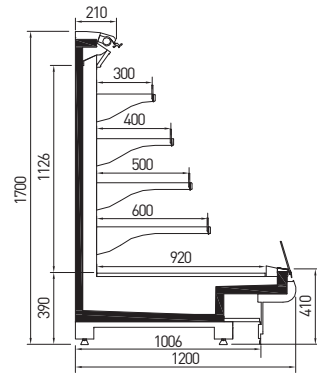

CASTRA 44 H1400 B41

CASTRA 21 H1700 B41