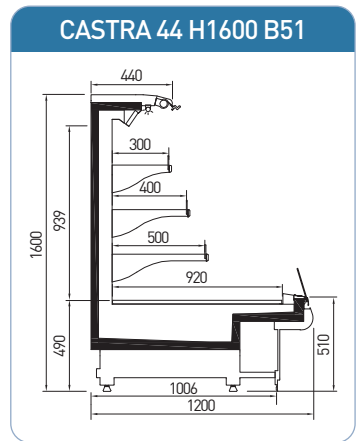

CASTRA 44 H1300 B41

CASTRA 44 H1400 B41

CASTRA 44 H1500 B41

CASTRA 44 H1600 B41

CASTRA 44 H1700 B41

<b>CASTRA</b>		Length (mm)			
		Temperature	1250	1875	2500
SL	M2 (-1/+7°C)	◆	◆	◆	◆
PE	M1 (-1/+5°C)	◆	◆	◆	◆
Side wall thickness (mm)		50			

CETUS	Length (mm)				
	Temperature	1250	1875	2500	3750
SL	M2 [-1 / +7°C]	◆	◆	◆	◆
PE	M1 [-1 / +5°C]	◆	◆	◆	◆
Side wall thickness (mm)		50			

► TEKSO teknik özellikler ve aksesuarları değiştirme hakkını saklı tutar.  
 ► TEKSO reserves the right to change any technical details or accessories without previous notice.

LEO ▶ NORMA ▶ INDUS

LEO	Length (mm)								
	937	1250	1875	2500	3750	OC90	IC90	OC45	IC45
AO	♦	♦	♦	♦	♦	♦	♦	♦	♦
D	♦	♦	♦	♦	♦	♦	♦	♦	♦
SS	♦	♦	♦	♦	♦	♦	♦	♦	♦
Side wall thickness (mm)	40								
Temperature	M1 [-1 / +5°C]; M2 [-1 / +7°C]								

NORMA	Length (mm)												
	937	1250	1875	2500	3750	OC45	IC45	OCC45	ICC45	OC90	IC90	OCC90	ICC90
AO	♦	♦	♦	♦	♦	♦	♦	♦	♦	♦	♦	♦	♦
D	♦	♦	♦	♦	♦	♦	♦	♦	♦	♦	♦	♦	♦
SS	♦	♦	♦	♦	♦	♦	♦	♦	♦	♦	♦	♦	♦
AO DC	♦	♦	♦	♦	♦	♦	♦	♦	♦	♦	♦	♦	♦
SS DC	♦	♦	♦	♦	♦	♦	♦	♦	♦	♦	♦	♦	♦
MK	♦	♦	♦	♦	♦	♦							
Side wall thickness (mm)	40												
Temperature	M1 [-1 / +5°C]; M2 [-1 / +7°C]												