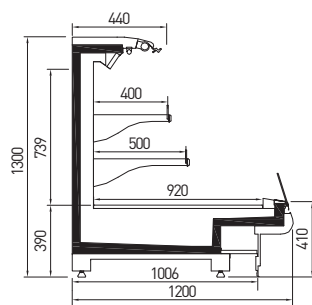

CASTRA 44 H1300 B41

CASTRA 44 H1400 B41

CASTRA 44 H1500 B41

CASTRA 44 H1600 B41

CASTRA 44 H1700 B41

<b>CASTRA</b>		Length (mm)			
		Temperature	1250	1875	2500
SL	M2 (-1/+7°C)	◆	◆	◆	◆
PE	M1 (-1/+5°C)	◆	◆	◆	◆
Side wall thickness (mm)		50			

LEO ▶ NORMA ▶ INDUS

LEO	Length (mm)								
	937	1250	1875	2500	3750	OC90	IC90	OC45	IC45
AO	♦	♦	♦	♦	♦	♦	♦	♦	♦
D	♦	♦	♦	♦	♦	♦	♦	♦	♦
SS	♦	♦	♦	♦	♦	♦	♦	♦	♦
Side wall thickness (mm)	40								
Temperature	M1 [-1 / +5°C]; M2 [-1 / +7°C]								