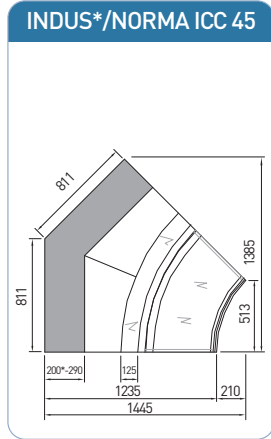

CETUS	Length (mm)				
	Temperature	1250	1875	2500	3750
SL	M2 [-1 / +7°C]	◆	◆	◆	◆
PE	M1 [-1 / +5°C]	◆	◆	◆	◆
Side wall thickness (mm)		50			

► TEKSO teknik özellikler ve aksesuarları değiştirme hakkını saklı tutar.  
 ► TEKSO reserves the right to change any technical details or accessories without previous notice.

LEO ▶ NORMA ▶ INDUS

LEO	Length (mm)								
	937	1250	1875	2500	3750	OC90	IC90	OC45	IC45
AO	♦	♦	♦	♦	♦	♦	♦	♦	♦
D	♦	♦	♦	♦	♦	♦	♦	♦	♦
SS	♦	♦	♦	♦	♦	♦	♦	♦	♦
Side wall thickness (mm)	40								
Temperature	M1 [-1 / +5°C]; M2 [-1 / +7°C]								

NORMA	Length (mm)												
	937	1250	1875	2500	3750	OC45	IC45	OCC45	ICC45	OC90	IC90	OCC90	ICC90
AO	♦	♦	♦	♦	♦	♦	♦	♦	♦	♦	♦	♦	♦
D	♦	♦	♦	♦	♦	♦	♦	♦	♦	♦	♦	♦	♦
SS	♦	♦	♦	♦	♦	♦	♦	♦	♦	♦	♦	♦	♦
AO DC	♦	♦	♦	♦	♦	♦	♦	♦	♦	♦	♦	♦	♦
SS DC	♦	♦	♦	♦	♦	♦	♦	♦	♦	♦	♦	♦	♦
MK	♦	♦	♦	♦	♦	♦							
Side wall thickness (mm)	40												
Temperature	M1 [-1 / +5°C]; M2 [-1 / +7°C]												

\* INDUS Modeli için geçerli ölçüdür.

INDUS	Length (mm)												
	937	1250	1875	2500	3750	OC45	IC45	OCC45	ICC45	OC90	IC90	OCC90	ICC90
A0	♦	♦	♦	♦	♦	♦	♦	♦	♦	♦	♦	♦	♦
D	♦	♦	♦	♦	♦	♦	♦	♦	♦	♦	♦	♦	♦
SS	♦	♦	♦	♦	♦	♦	♦	♦	♦	♦	♦	♦	♦
Side wall thickness (mm)	40												
Temperature	M1 [-1 / +5 °C]; M2 [-1 / +7 °C]												