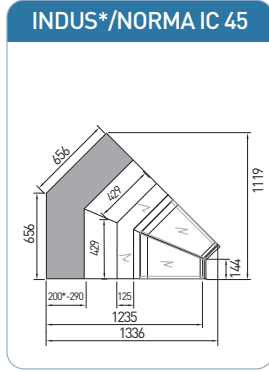

CETUS	Length (mm)				
	Temperature	1250	1875	2500	3750
SL	M2 [-1 / +7°C]	◆	◆	◆	◆
PE	M1 [-1 / +5°C]	◆	◆	◆	◆
Side wall thickness (mm)		50			

► TEKSO teknik özellikler ve aksesuarları değiştirme hakkını saklı tutar.  
 ► TEKSO reserves the right to change any technical details or accessories without previous notice.

LEO ▶ NORMA ▶ INDUS

LEO	Length (mm)								
	937	1250	1875	2500	3750	OC90	IC90	OC45	IC45
AO	♦	♦	♦	♦	♦	♦	♦	♦	♦
D	♦	♦	♦	♦	♦	♦	♦	♦	♦
SS	♦	♦	♦	♦	♦	♦	♦	♦	♦
Side wall thickness (mm)	40								
Temperature	M1 [-1 / +5°C]; M2 [-1 / +7°C]								

NORMA	Length (mm)												
	937	1250	1875	2500	3750	OC45	IC45	OCC45	ICC45	OC90	IC90	OCC90	ICC90
AO	♦	♦	♦	♦	♦	♦	♦	♦	♦	♦	♦	♦	♦
D	♦	♦	♦	♦	♦	♦	♦	♦	♦	♦	♦	♦	♦
SS	♦	♦	♦	♦	♦	♦	♦	♦	♦	♦	♦	♦	♦
AO DC	♦	♦	♦	♦	♦	♦	♦	♦	♦	♦	♦	♦	♦
SS DC	♦	♦	♦	♦	♦	♦	♦	♦	♦	♦	♦	♦	♦
MK	♦	♦	♦	♦	♦	♦							
Side wall thickness (mm)	40												
Temperature	M1 [-1 / +5°C]; M2 [-1 / +7°C]												