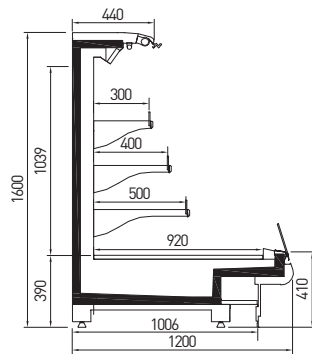

CASTRA 44 H1300 B41

CASTRA 44 H1400 B41

CASTRA 44 H1500 B41

CASTRA 44 H1600 B41

CASTRA 44 H1700 B41

<b>CASTRA</b>		Length (mm)			
		Temperature	1250	1875	2500
SL	M2 (-1/+7°C)	◆	◆	◆	◆
PE	M1 (-1/+5°C)	◆	◆	◆	◆
Side wall thickness (mm)		50			

CETUS	Length (mm)				
	Temperature	1250	1875	2500	3750
SL	M2 [-1 / +7°C]	◆	◆	◆	◆
PE	M1 [-1 / +5°C]	◆	◆	◆	◆
Side wall thickness (mm)		50			

► TEKSO teknik özellikler ve aksesuarları değiştirme hakkını saklı tutar.  
 ► TEKSO reserves the right to change any technical details or accessories without previous notice.

LEO ▶ NORMA ▶ INDUS

LEO	Length (mm)								
	937	1250	1875	2500	3750	OC90	IC90	OC45	IC45
AO	♦	♦	♦	♦	♦	♦	♦	♦	♦
D	♦	♦	♦	♦	♦	♦	♦	♦	♦
SS	♦	♦	♦	♦	♦	♦	♦	♦	♦
Side wall thickness (mm)	40								
Temperature	M1 [-1 / +5°C]; M2 [-1 / +7°C]								

NORMA	Length (mm)												
	937	1250	1875	2500	3750	OC45	IC45	OCC45	ICC45	OC90	IC90	OCC90	ICC90
AO	♦	♦	♦	♦	♦	♦	♦	♦	♦	♦	♦	♦	♦
D	♦	♦	♦	♦	♦	♦	♦	♦	♦	♦	♦	♦	♦
SS	♦	♦	♦	♦	♦	♦	♦	♦	♦	♦	♦	♦	♦
AO DC	♦	♦	♦	♦	♦	♦	♦	♦	♦	♦	♦	♦	♦
SS DC	♦	♦	♦	♦	♦	♦	♦	♦	♦	♦	♦	♦	♦
MK	♦	♦	♦	♦	♦	♦							
Side wall thickness (mm)	40												
Temperature	M1 [-1 / +5°C]; M2 [-1 / +7°C]												