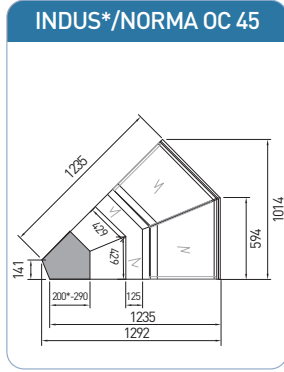

CETUS	Length (mm)				
	Temperature	1250	1875	2500	3750
SL	M2 [-1 / +7°C]	◆	◆	◆	◆
PE	M1 [-1 / +5°C]	◆	◆	◆	◆
Side wall thickness (mm)		50			

► TEKSO teknik özellikler ve aksesuarları değiştirme hakkını saklı tutar.  
 ► TEKSO reserves the right to change any technical details or accessories without previous notice.

LEO ▶ NORMA ▶ INDUS

LEO	Length (mm)								
	937	1250	1875	2500	3750	OC90	IC90	OC45	IC45
AO	♦	♦	♦	♦	♦	♦	♦	♦	♦
D	♦	♦	♦	♦	♦	♦	♦	♦	♦
SS	♦	♦	♦	♦	♦	♦	♦	♦	♦
Side wall thickness (mm)	40								
Temperature	M1 [-1 / +5°C]; M2 [-1 / +7°C]								

NORMA	Length (mm)												
	937	1250	1875	2500	3750	OC45	IC45	OCC45	ICC45	OC90	IC90	OCC90	ICC90
AO	♦	♦	♦	♦	♦	♦	♦	♦	♦	♦	♦	♦	♦
D	♦	♦	♦	♦	♦	♦	♦	♦	♦	♦	♦	♦	♦
SS	♦	♦	♦	♦	♦	♦	♦	♦	♦	♦	♦	♦	♦
AO DC	♦	♦	♦	♦	♦	♦	♦	♦	♦	♦	♦	♦	♦
SS DC	♦	♦	♦	♦	♦	♦	♦	♦	♦	♦	♦	♦	♦
MK	♦	♦	♦	♦	♦	♦							
Side wall thickness (mm)	40												
Temperature	M1 [-1 / +5°C]; M2 [-1 / +7°C]												