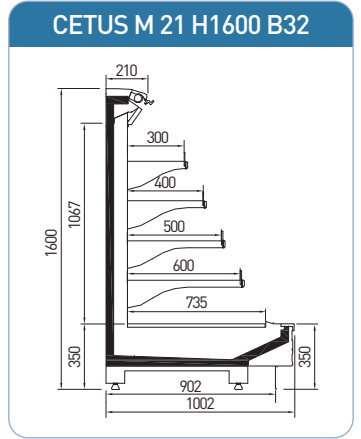

CASTRA 44 H1300 B41

CASTRA 44 H1400 B41

CASTRA 44 H1500 B41

CASTRA 44 H1600 B41

CASTRA 44 H1700 B41

<b>CASTRA</b>		Length (mm)			
		Temperature	1250	1875	2500
SL	M2 (-1/+7°C)	◆	◆	◆	◆
PE	M1 (-1/+5°C)	◆	◆	◆	◆
Side wall thickness (mm)		50			

CETUS	Length (mm)				
	Temperature	1250	1875	2500	3750
SL	M2 [-1 / +7°C]	◆	◆	◆	◆
PE	M1 [-1 / +5°C]	◆	◆	◆	◆
Side wall thickness (mm)		50			

► TEKSO teknik özellikler ve aksesuarları değiştirme hakkını saklı tutar.  
 ► TEKSO reserves the right to change any technical details or accessories without previous notice.

LEO ▶ NORMA ▶ INDUS

LEO	Length (mm)								
	937	1250	1875	2500	3750	OC90	IC90	OC45	IC45
AO	♦	♦	♦	♦	♦	♦	♦	♦	♦
D	♦	♦	♦	♦	♦	♦	♦	♦	♦
SS	♦	♦	♦	♦	♦	♦	♦	♦	♦
Side wall thickness (mm)	40								
Temperature	M1 [-1 / +5°C]; M2 [-1 / +7°C]								

NORMA	Length (mm)												
	937	1250	1875	2500	3750	OC45	IC45	OCC45	ICC45	OC90	IC90	OCC90	ICC90
AO	♦	♦	♦	♦	♦	♦	♦	♦	♦	♦	♦	♦	♦
D	♦	♦	♦	♦	♦	♦	♦	♦	♦	♦	♦	♦	♦
SS	♦	♦	♦	♦	♦	♦	♦	♦	♦	♦	♦	♦	♦
AO DC	♦	♦	♦	♦	♦	♦	♦	♦	♦	♦	♦	♦	♦
SS DC	♦	♦	♦	♦	♦	♦	♦	♦	♦	♦	♦	♦	♦
MK	♦	♦	♦	♦	♦	♦							
Side wall thickness (mm)	40												
Temperature	M1 [-1 / +5°C]; M2 [-1 / +7°C]												