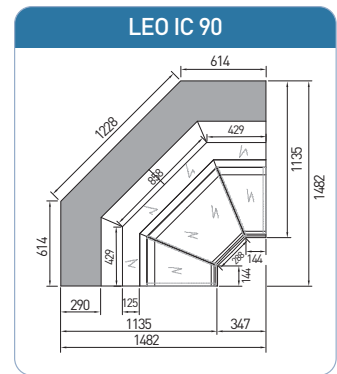

LEO	Length (mm)								
	937	1250	1875	2500	3750	OC90	IC90	OC45	IC45
AO	♦	♦	♦	♦	♦	♦	♦	♦	♦
D	♦	♦	♦	♦	♦	♦	♦	♦	♦
SS	♦	♦	♦	♦	♦	♦	♦	♦	♦
Side wall thickness (mm)	40								
Temperature	M1 [-1 / +5°C]; M2 [-1 / +7°C]								

NORMA	Length (mm)												
	937	1250	1875	2500	3750	OC45	IC45	OCC45	ICC45	OC90	IC90	OCC90	ICC90
AO	♦	♦	♦	♦	♦	♦	♦	♦	♦	♦	♦	♦	♦
D	♦	♦	♦	♦	♦	♦	♦	♦	♦	♦	♦	♦	♦
SS	♦	♦	♦	♦	♦	♦	♦	♦	♦	♦	♦	♦	♦
AO DC	♦	♦	♦	♦	♦	♦	♦	♦	♦	♦	♦	♦	♦
SS DC	♦	♦	♦	♦	♦	♦	♦	♦	♦	♦	♦	♦	♦
MK	♦	♦	♦	♦	♦	♦							
Side wall thickness (mm)	40												
Temperature	M1 [-1 / +5°C]; M2 [-1 / +7°C]