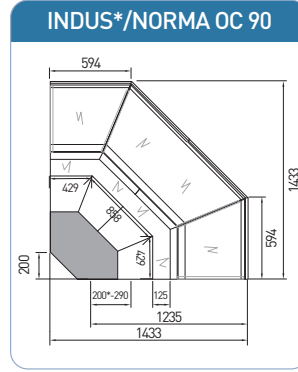

CETUS	Length (mm)				
	Temperature	1250	1875	2500	3750
SL	M2 [-1 / +7°C]	◆	◆	◆	◆
PE	M1 [-1 / +5°C]	◆	◆	◆	◆
Side wall thickness (mm)		50			

► TEKSO teknik özellikler ve aksesuarları değiştirme hakkını saklı tutar.  
 ► TEKSO reserves the right to change any technical details or accessories without previous notice.

LEO ▶ NORMA ▶ INDUS

LEO	Length (mm)								
	937	1250	1875	2500	3750	OC90	IC90	OC45	IC45
AO	♦	♦	♦	♦	♦	♦	♦	♦	♦
D	♦	♦	♦	♦	♦	♦	♦	♦	♦
SS	♦	♦	♦	♦	♦	♦	♦	♦	♦
Side wall thickness (mm)	40								
Temperature	M1 [-1 / +5°C]; M2 [-1 / +7°C]								

NORMA	Length (mm)												
	937	1250	1875	2500	3750	OC45	IC45	OCC45	ICC45	OC90	IC90	OCC90	ICC90
AO	♦	♦	♦	♦	♦	♦	♦	♦	♦	♦	♦	♦	♦
D	♦	♦	♦	♦	♦	♦	♦	♦	♦	♦	♦	♦	♦
SS	♦	♦	♦	♦	♦	♦	♦	♦	♦	♦	♦	♦	♦
AO DC	♦	♦	♦	♦	♦	♦	♦	♦	♦	♦	♦	♦	♦
SS DC	♦	♦	♦	♦	♦	♦	♦	♦	♦	♦	♦	♦	♦
MK	♦	♦	♦	♦	♦	♦							
Side wall thickness (mm)	40												
Temperature	M1 [-1 / +5°C]; M2 [-1 / +7°C]												