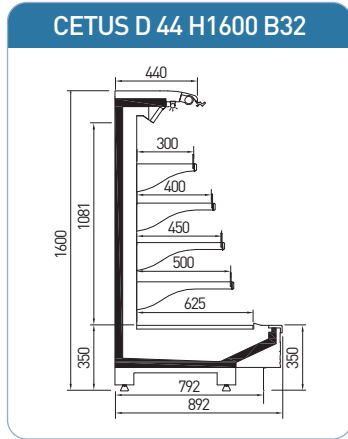

CASTRA 44 H1300 B41

CASTRA 44 H1400 B41

CASTRA 44 H1500 B41

CASTRA 44 H1600 B41

CASTRA 44 H1700 B41

<b>CASTRA</b>		Length (mm)			
		Temperature	1250	1875	2500
SL	M2 (-1/+7°C)	◆	◆	◆	◆
PE	M1 (-1/+5°C)	◆	◆	◆	◆
Side wall thickness (mm)		50			

CETUS	Length (mm)				
	Temperature	1250	1875	2500	3750
SL	M2 [-1 / +7°C]	◆	◆	◆	◆
PE	M1 [-1 / +5°C]	◆	◆	◆	◆
Side wall thickness (mm)		50			

► TEKSO teknik özellikler ve aksesuarları değiştirme hakkını saklı tutar.  
 ► TEKSO reserves the right to change any technical details or accessories without previous notice.

LEO ▶ NORMA ▶ INDUS

LEO	Length (mm)								
	937	1250	1875	2500	3750	OC90	IC90	OC45	IC45
AO	♦	♦	♦	♦	♦	♦	♦	♦	♦
D	♦	♦	♦	♦	♦	♦	♦	♦	♦
SS	♦	♦	♦	♦	♦	♦	♦	♦	♦
Side wall thickness (mm)	40								
Temperature	M1 [-1 / +5°C]; M2 [-1 / +7°C]								

NORMA	Length (mm)												
	937	1250	1875	2500	3750	OC45	IC45	OCC45	ICC45	OC90	IC90	OCC90	ICC90
AO	♦	♦	♦	♦	♦	♦	♦	♦	♦	♦	♦	♦	♦
D	♦	♦	♦	♦	♦	♦	♦	♦	♦	♦	♦	♦	♦
SS	♦	♦	♦	♦	♦	♦	♦	♦	♦	♦	♦	♦	♦
AO DC	♦	♦	♦	♦	♦	♦	♦	♦	♦	♦	♦	♦	♦
SS DC	♦	♦	♦	♦	♦	♦	♦	♦	♦	♦	♦	♦	♦
MK	♦	♦	♦	♦	♦	♦							
Side wall thickness (mm)	40												
Temperature	M1 [-1 / +5°C]; M2 [-1 / +7°C]												