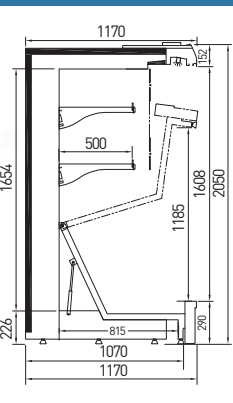

DRACO 1V G 29 LIFT