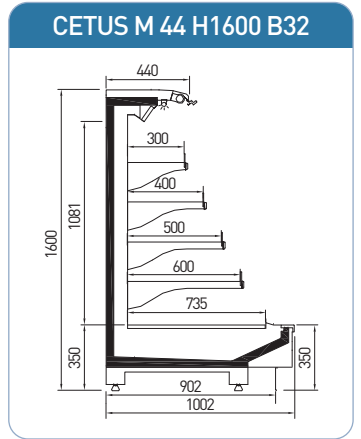

CASTRA 44 H1300 B41

CASTRA 44 H1400 B41

CASTRA 44 H1500 B41

CASTRA 44 H1600 B41

CASTRA 44 H1700 B41

<b>CASTRA</b>		Length (mm)			
		Temperature	1250	1875	2500
SL	M2 (-1/+7°C)	◆	◆	◆	◆
PE	M1 (-1/+5°C)	◆	◆	◆	◆
Side wall thickness (mm)		50			

CETUS	Length (mm)				
	Temperature	1250	1875	2500	3750
SL	M2 [-1 / +7°C]	◆	◆	◆	◆
PE	M1 [-1 / +5°C]	◆	◆	◆	◆
Side wall thickness (mm)		50			

► TEKSO teknik özellikler ve aksesuarları değiştirme hakkını saklı tutar.  
 ► TEKSO reserves the right to change any technical details or accessories without previous notice.

LEO ▶ NORMA ▶ INDUS

LEO	Length (mm)								
	937	1250	1875	2500	3750	OC90	IC90	OC45	IC45
AO	♦	♦	♦	♦	♦	♦	♦	♦	♦
D	♦	♦	♦	♦	♦	♦	♦	♦	♦
SS	♦	♦	♦	♦	♦	♦	♦	♦	♦
Side wall thickness (mm)	40								
Temperature	M1 [-1 / +5°C]; M2 [-1 / +7°C]								

NORMA	Length (mm)												
	937	1250	1875	2500	3750	OC45	IC45	OCC45	ICC45	OC90	IC90	OCC90	ICC90
AO	♦	♦	♦	♦	♦	♦	♦	♦	♦	♦	♦	♦	♦
D	♦	♦	♦	♦	♦	♦	♦	♦	♦	♦	♦	♦	♦
SS	♦	♦	♦	♦	♦	♦	♦	♦	♦	♦	♦	♦	♦
AO DC	♦	♦	♦	♦	♦	♦	♦	♦	♦	♦	♦	♦	♦
SS DC	♦	♦	♦	♦	♦	♦	♦	♦	♦	♦	♦	♦	♦
MK	♦	♦	♦	♦	♦	♦							
Side wall thickness (mm)	40												
Temperature	M1 [-1 / +5°C]; M2 [-1 / +7°C]												