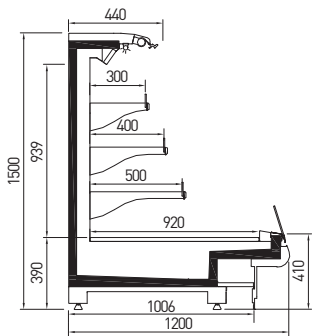

CASTRA 44 H1300 B41

CASTRA 44 H1400 B41

CASTRA 44 H1500 B41

CASTRA 44 H1600 B41

CASTRA 44 H1700 B41

<b>CASTRA</b>		Length (mm)			
		Temperature	1250	1875	2500
SL	M2 (-1/+7°C)	◆	◆	◆	◆
PE	M1 (-1/+5°C)	◆	◆	◆	◆
Side wall thickness (mm)		50			

CETUS	Length (mm)				
	Temperature	1250	1875	2500	3750
SL	M2 [-1 / +7°C]	◆	◆	◆	◆
PE	M1 [-1 / +5°C]	◆	◆	◆	◆
Side wall thickness (mm)		50			

► TEKSO teknik özellikler ve aksesuarları değiştirme hakkını saklı tutar.  
 ► TEKSO reserves the right to change any technical details or accessories without previous notice.

LEO ▶ NORMA ▶ INDUS

LEO	Length (mm)								
	937	1250	1875	2500	3750	OC90	IC90	OC45	IC45
AO	♦	♦	♦	♦	♦	♦	♦	♦	♦
D	♦	♦	♦	♦	♦	♦	♦	♦	♦
SS	♦	♦	♦	♦	♦	♦	♦	♦	♦
Side wall thickness (mm)	40								
Temperature	M1 [-1 / +5°C]; M2 [-1 / +7°C]								

NORMA	Length (mm)												
	937	1250	1875	2500	3750	OC45	IC45	OCC45	ICC45	OC90	IC90	OCC90	ICC90
AO	♦	♦	♦	♦	♦	♦	♦	♦	♦	♦	♦	♦	♦
D	♦	♦	♦	♦	♦	♦	♦	♦	♦	♦	♦	♦	♦
SS	♦	♦	♦	♦	♦	♦	♦	♦	♦	♦	♦	♦	♦
AO DC	♦	♦	♦	♦	♦	♦	♦	♦	♦	♦	♦	♦	♦
SS DC	♦	♦	♦	♦	♦	♦	♦	♦	♦	♦	♦	♦	♦
MK	♦	♦	♦	♦	♦	♦							
Side wall thickness (mm)	40												
Temperature	M1 [-1 / +5°C]; M2 [-1 / +7°C]												