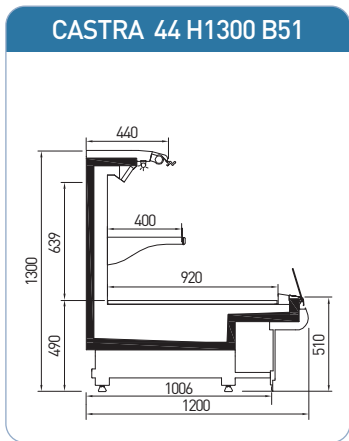

CASTRA 44 H1300 B41

CASTRA 44 H1400 B41

CASTRA 44 H1500 B41

CASTRA 44 H1600 B41

CASTRA 44 H1700 B41

<b>CASTRA</b>		Length (mm)			
		Temperature	1250	1875	2500
SL	M2 (-1/+7°C)	◆	◆	◆	◆
PE	M1 (-1/+5°C)	◆	◆	◆	◆
Side wall thickness (mm)		50			

CETUS	Length (mm)				
	Temperature	1250	1875	2500	3750
SL	M2 [-1 / +7°C]	◆	◆	◆	◆
PE	M1 [-1 / +5°C]	◆	◆	◆	◆
Side wall thickness (mm)		50			

► TEKSO teknik özellikler ve aksesuarları değiştirme hakkını saklı tutar.  
 ► TEKSO reserves the right to change any technical details or accessories without previous notice.

LEO ▶ NORMA ▶ INDUS

LEO	Length (mm)								
	937	1250	1875	2500	3750	OC90	IC90	OC45	IC45
AO	♦	♦	♦	♦	♦	♦	♦	♦	♦
D	♦	♦	♦	♦	♦	♦	♦	♦	♦
SS	♦	♦	♦	♦	♦	♦	♦	♦	♦
Side wall thickness (mm)	40								
Temperature	M1 [-1 / +5°C]; M2 [-1 / +7°C]								

NORMA	Length (mm)												
	937	1250	1875	2500	3750	OC45	IC45	OCC45	ICC45	OC90	IC90	OCC90	ICC90
AO	♦	♦	♦	♦	♦	♦	♦	♦	♦	♦	♦	♦	♦
D	♦	♦	♦	♦	♦	♦	♦	♦	♦	♦	♦	♦	♦
SS	♦	♦	♦	♦	♦	♦	♦	♦	♦	♦	♦	♦	♦
AO DC	♦	♦	♦	♦	♦	♦	♦	♦	♦	♦	♦	♦	♦
SS DC	♦	♦	♦	♦	♦	♦	♦	♦	♦	♦	♦	♦	♦
MK	♦	♦	♦	♦	♦	♦							
Side wall thickness (mm)	40												
Temperature	M1 [-1 / +5°C]; M2 [-1 / +7°C]												