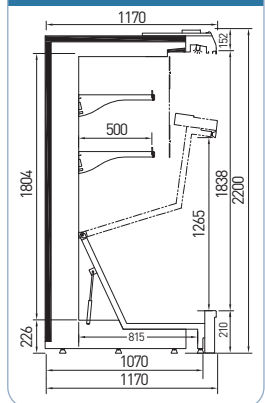

DORADO 1V G 29 LIFT