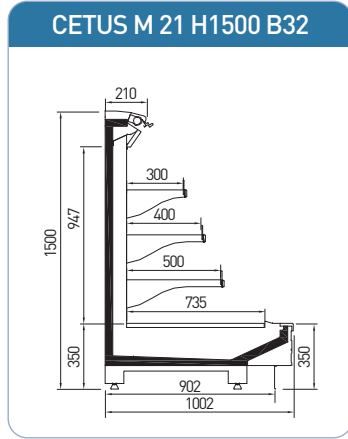

CASTRA 44 H1300 B41

CASTRA 44 H1400 B41

CASTRA 44 H1500 B41

CASTRA 44 H1600 B41

CASTRA 44 H1700 B41

<b>CASTRA</b>		Length (mm)			
		Temperature	1250	1875	2500
SL	M2 (-1/+7°C)	◆	◆	◆	◆
PE	M1 (-1/+5°C)	◆	◆	◆	◆
Side wall thickness (mm)		50			

CETUS	Length (mm)				
	Temperature	1250	1875	2500	3750
SL	M2 [-1 / +7°C]	◆	◆	◆	◆
PE	M1 [-1 / +5°C]	◆	◆	◆	◆
Side wall thickness (mm)		50			

► TEKSO teknik özellikler ve aksesuarları değiştirme hakkını saklı tutar.  
 ► TEKSO reserves the right to change any technical details or accessories without previous notice.

LEO ▶ NORMA ▶ INDUS

LEO	Length (mm)								
	937	1250	1875	2500	3750	OC90	IC90	OC45	IC45
AO	♦	♦	♦	♦	♦	♦	♦	♦	♦
D	♦	♦	♦	♦	♦	♦	♦	♦	♦
SS	♦	♦	♦	♦	♦	♦	♦	♦	♦
Side wall thickness (mm)	40								
Temperature	M1 [-1 / +5°C]; M2 [-1 / +7°C]								

NORMA	Length (mm)												
	937	1250	1875	2500	3750	OC45	IC45	OCC45	ICC45	OC90	IC90	OCC90	ICC90
AO	♦	♦	♦	♦	♦	♦	♦	♦	♦	♦	♦	♦	♦
D	♦	♦	♦	♦	♦	♦	♦	♦	♦	♦	♦	♦	♦
SS	♦	♦	♦	♦	♦	♦	♦	♦	♦	♦	♦	♦	♦
AO DC	♦	♦	♦	♦	♦	♦	♦	♦	♦	♦	♦	♦	♦
SS DC	♦	♦	♦	♦	♦	♦	♦	♦	♦	♦	♦	♦	♦
MK	♦	♦	♦	♦	♦	♦							
Side wall thickness (mm)	40												
Temperature	M1 [-1 / +5°C]; M2 [-1 / +7°C]												