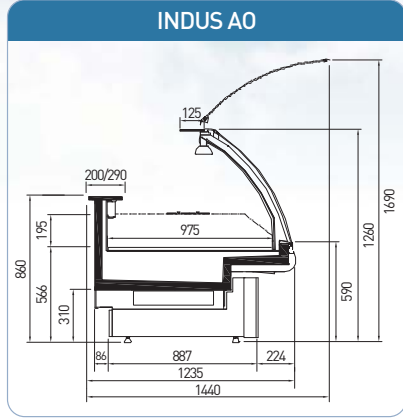

CETUS	Length (mm)				
	Temperature	1250	1875	2500	3750
SL	M2 [-1 / +7°C]	◆	◆	◆	◆
PE	M1 [-1 / +5°C]	◆	◆	◆	◆
Side wall thickness (mm)		50			

► TEKSO teknik özellikler ve aksesuarları değiştirme hakkını saklı tutar.  
 ► TEKSO reserves the right to change any technical details or accessories without previous notice.

LEO ▶ NORMA ▶ INDUS

LEO	Length (mm)								
	937	1250	1875	2500	3750	OC90	IC90	OC45	IC45
AO	♦	♦	♦	♦	♦	♦	♦	♦	♦
D	♦	♦	♦	♦	♦	♦	♦	♦	♦
SS	♦	♦	♦	♦	♦	♦	♦	♦	♦
Side wall thickness (mm)	40								
Temperature	M1 [-1 / +5°C]; M2 [-1 / +7°C]								

NORMA	Length (mm)												
	937	1250	1875	2500	3750	OC45	IC45	OCC45	ICC45	OC90	IC90	OCC90	ICC90
AO	♦	♦	♦	♦	♦	♦	♦	♦	♦	♦	♦	♦	♦
D	♦	♦	♦	♦	♦	♦	♦	♦	♦	♦	♦	♦	♦
SS	♦	♦	♦	♦	♦	♦	♦	♦	♦	♦	♦	♦	♦
AO DC	♦	♦	♦	♦	♦	♦	♦	♦	♦	♦	♦	♦	♦
SS DC	♦	♦	♦	♦	♦	♦	♦	♦	♦	♦	♦	♦	♦
MK	♦	♦	♦	♦	♦	♦							
Side wall thickness (mm)	40												
Temperature	M1 [-1 / +5°C]; M2 [-1 / +7°C]												