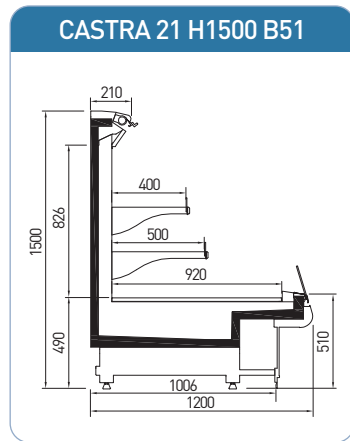

CASTRA 44 H1300 B41

CASTRA 44 H1400 B41

CASTRA 44 H1500 B41

CASTRA 44 H1600 B41

CASTRA 44 H1700 B41

<b>CASTRA</b>		Length (mm)			
		Temperature	1250	1875	2500
SL	M2 (-1/+7°C)	◆	◆	◆	◆
PE	M1 (-1/+5°C)	◆	◆	◆	◆
Side wall thickness (mm)		50			

CETUS	Length (mm)				
	Temperature	1250	1875	2500	3750
SL	M2 [-1 / +7°C]	◆	◆	◆	◆
PE	M1 [-1 / +5°C]	◆	◆	◆	◆
Side wall thickness (mm)		50			

► TEKSO teknik özellikler ve aksesuarları değiştirme hakkını saklı tutar.  
 ► TEKSO reserves the right to change any technical details or accessories without previous notice.

LEO ▶ NORMA ▶ INDUS

LEO	Length (mm)								
	937	1250	1875	2500	3750	OC90	IC90	OC45	IC45
AO	♦	♦	♦	♦	♦	♦	♦	♦	♦
D	♦	♦	♦	♦	♦	♦	♦	♦	♦
SS	♦	♦	♦	♦	♦	♦	♦	♦	♦
Side wall thickness (mm)	40								
Temperature	M1 [-1 / +5°C]; M2 [-1 / +7°C]								

NORMA	Length (mm)												
	937	1250	1875	2500	3750	OC45	IC45	OCC45	ICC45	OC90	IC90	OCC90	ICC90
AO	♦	♦	♦	♦	♦	♦	♦	♦	♦	♦	♦	♦	♦
D	♦	♦	♦	♦	♦	♦	♦	♦	♦	♦	♦	♦	♦
SS	♦	♦	♦	♦	♦	♦	♦	♦	♦	♦	♦	♦	♦
AO DC	♦	♦	♦	♦	♦	♦	♦	♦	♦	♦	♦	♦	♦
SS DC	♦	♦	♦	♦	♦	♦	♦	♦	♦	♦	♦	♦	♦
MK	♦	♦	♦	♦	♦	♦							
Side wall thickness (mm)	40												
Temperature	M1 [-1 / +5°C]; M2 [-1 / +7°C]												