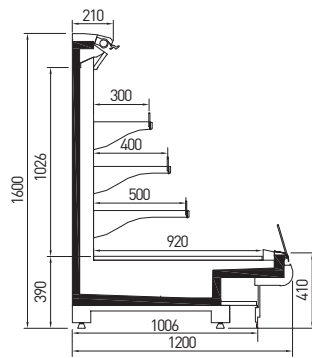

CASTRA 44 H1300 B41

CASTRA 21 H1600 B41