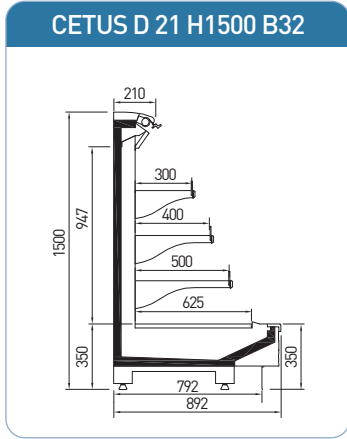

CASTRA 44 H1300 B41

CASTRA 44 H1400 B41

CASTRA 44 H1500 B41

CASTRA 44 H1600 B41

CASTRA 44 H1700 B41

<b>CASTRA</b>		Length (mm)			
		Temperature	1250	1875	2500
SL	M2 (-1/+7°C)	◆	◆	◆	◆
PE	M1 (-1/+5°C)	◆	◆	◆	◆
Side wall thickness (mm)		50			

CETUS	Length (mm)				
	Temperature	1250	1875	2500	3750
SL	M2 [-1 / +7°C]	◆	◆	◆	◆
PE	M1 [-1 / +5°C]	◆	◆	◆	◆
Side wall thickness (mm)		50			

► TEKSO teknik özellikler ve aksesuarları değiştirme hakkını saklı tutar.  
 ► TEKSO reserves the right to change any technical details or accessories without previous notice.

LEO ▶ NORMA ▶ INDUS

LEO	Length (mm)								
	937	1250	1875	2500	3750	OC90	IC90	OC45	IC45
AO	♦	♦	♦	♦	♦	♦	♦	♦	♦
D	♦	♦	♦	♦	♦	♦	♦	♦	♦
SS	♦	♦	♦	♦	♦	♦	♦	♦	♦
Side wall thickness (mm)	40								
Temperature	M1 [-1 / +5°C]; M2 [-1 / +7°C]								

NORMA	Length (mm)												
	937	1250	1875	2500	3750	OC45	IC45	OCC45	ICC45	OC90	IC90	OCC90	ICC90
AO	♦	♦	♦	♦	♦	♦	♦	♦	♦	♦	♦	♦	♦
D	♦	♦	♦	♦	♦	♦	♦	♦	♦	♦	♦	♦	♦
SS	♦	♦	♦	♦	♦	♦	♦	♦	♦	♦	♦	♦	♦
AO DC	♦	♦	♦	♦	♦	♦	♦	♦	♦	♦	♦	♦	♦
SS DC	♦	♦	♦	♦	♦	♦	♦	♦	♦	♦	♦	♦	♦
MK	♦	♦	♦	♦	♦	♦							
Side wall thickness (mm)	40												
Temperature	M1 [-1 / +5°C]; M2 [-1 / +7°C]												