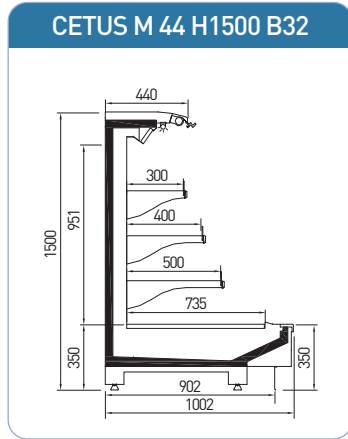

CASTRA 44 H1300 B41

CASTRA 44 H1400 B41

CASTRA 44 H1500 B41

CASTRA 44 H1600 B41

CASTRA 44 H1700 B41

<b>CASTRA</b>		Length (mm)			
		Temperature	1250	1875	2500
SL	M2 (-1/+7°C)	◆	◆	◆	◆
PE	M1 (-1/+5°C)	◆	◆	◆	◆
Side wall thickness (mm)		50			

CETUS	Length (mm)				
	Temperature	1250	1875	2500	3750
SL	M2 [-1 / +7°C]	◆	◆	◆	◆
PE	M1 [-1 / +5°C]	◆	◆	◆	◆
Side wall thickness (mm)		50			

► TEKSO teknik özellikler ve aksesuarları değiştirme hakkını saklı tutar.  
 ► TEKSO reserves the right to change any technical details or accessories without previous notice.

LEO ▶ NORMA ▶ INDUS

LEO	Length (mm)								
	937	1250	1875	2500	3750	OC90	IC90	OC45	IC45
AO	♦	♦	♦	♦	♦	♦	♦	♦	♦
D	♦	♦	♦	♦	♦	♦	♦	♦	♦
SS	♦	♦	♦	♦	♦	♦	♦	♦	♦
Side wall thickness (mm)	40								
Temperature	M1 [-1 / +5°C]; M2 [-1 / +7°C]								

NORMA	Length (mm)												
	937	1250	1875	2500	3750	OC45	IC45	OCC45	ICC45	OC90	IC90	OCC90	ICC90
AO	♦	♦	♦	♦	♦	♦	♦	♦	♦	♦	♦	♦	♦
D	♦	♦	♦	♦	♦	♦	♦	♦	♦	♦	♦	♦	♦
SS	♦	♦	♦	♦	♦	♦	♦	♦	♦	♦	♦	♦	♦
AO DC	♦	♦	♦	♦	♦	♦	♦	♦	♦	♦	♦	♦	♦
SS DC	♦	♦	♦	♦	♦	♦	♦	♦	♦	♦	♦	♦	♦
MK	♦	♦	♦	♦	♦	♦							
Side wall thickness (mm)	40												
Temperature	M1 [-1 / +5°C]; M2 [-1 / +7°C]												