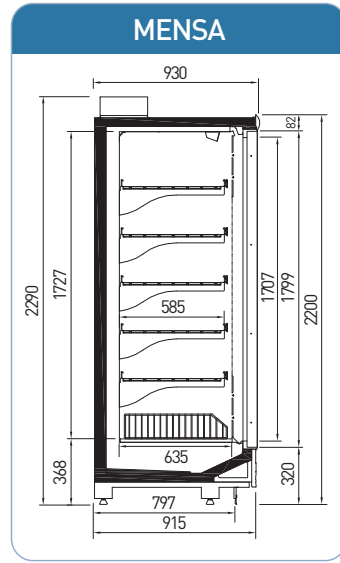

MENSA

Doors	2D	3D	4D	5D
Length (mm)	1560	2340	3120	3900
Side wall thickness (mm)	50			
Temperature	L1 (-15 / -18°C); L2 (-12 / -18°C)			

METIS

Doors	2D	3D	4D	5D
Length (mm)	1560	2340	3120	3900
Side wall thickness (mm)	50			
Temperature	L1 (-15 / -18°C); L2 (-12 / -18°C)			

- TEKSO teknik özellikler ve aksesuarları değiştirme hakkını saklı tutar.
- TEKSO reserves the right to change any technical details or accessories without previous notice.