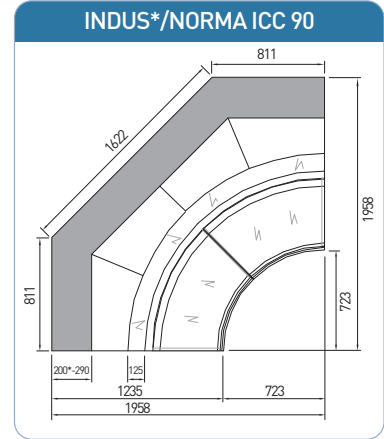

CETUS	Length (mm)				
	Temperature	1250	1875	2500	3750
SL	M2 [-1 / +7°C]	◆	◆	◆	◆
PE	M1 [-1 / +5°C]	◆	◆	◆	◆
Side wall thickness (mm)		50			

► TEKSO teknik özellikler ve aksesuarları değiştirme hakkını saklı tutar.  
 ► TEKSO reserves the right to change any technical details or accessories without previous notice.

LEO ▶ NORMA ▶ INDUS

LEO	Length (mm)								
	937	1250	1875	2500	3750	OC90	IC90	OC45	IC45
AO	♦	♦	♦	♦	♦	♦	♦	♦	♦
D	♦	♦	♦	♦	♦	♦	♦	♦	♦
SS	♦	♦	♦	♦	♦	♦	♦	♦	♦
Side wall thickness (mm)	40								
Temperature	M1 [-1 / +5°C]; M2 [-1 / +7°C]								

NORMA	Length (mm)												
	937	1250	1875	2500	3750	OC45	IC45	OCC45	ICC45	OC90	IC90	OCC90	ICC90
AO	♦	♦	♦	♦	♦	♦	♦	♦	♦	♦	♦	♦	♦
D	♦	♦	♦	♦	♦	♦	♦	♦	♦	♦	♦	♦	♦
SS	♦	♦	♦	♦	♦	♦	♦	♦	♦	♦	♦	♦	♦
AO DC	♦	♦	♦	♦	♦	♦	♦	♦	♦	♦	♦	♦	♦
SS DC	♦	♦	♦	♦	♦	♦	♦	♦	♦	♦	♦	♦	♦
MK	♦	♦	♦	♦	♦	♦							
Side wall thickness (mm)	40												
Temperature	M1 [-1 / +5°C]; M2 [-1 / +7°C]												

\* INDUS Modeli için geçerli ölçüdür.

INDUS	Length (mm)												
	937	1250	1875	2500	3750	OC45	IC45	OCC45	ICC45	OC90	IC90	OCC90	ICC90
A0	♦	♦	♦	♦	♦	♦	♦	♦	♦	♦	♦	♦	♦
D	♦	♦	♦	♦	♦	♦	♦	♦	♦	♦	♦	♦	♦
SS	♦	♦	♦	♦	♦	♦	♦	♦	♦	♦	♦	♦	♦
Side wall thickness (mm)	40												
Temperature	M1 [-1 / +5 °C]; M2 [-1 / +7 °C]												