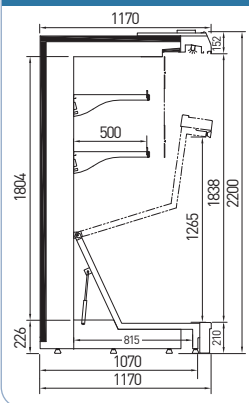

DORADO 1V G 19 LIFT